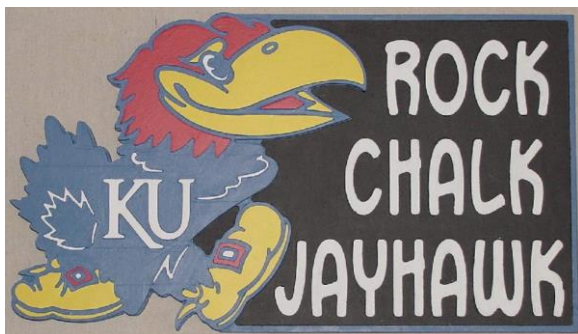

**SIGN BAR JAYHAWK (110)**  
REGULAR W28 X H14 \$140

**ROCK CHALK JAYHAWK (107)**  
REGULAR W22 X H12 \$140

**NAISMITH COURT JAYHAWK (106)**  
REGULAR W20 X H15 \$140

- ✓ KU WALL ART
- ✓ UNIQUE JAYHAWK DESIGNS
- ✓ THREE-DIMENSIONAL RELIEF
- ✓ HAND-CRAFTED, HAND PAINTED
- ✓ CUSTOMIZABLE DESIGNS