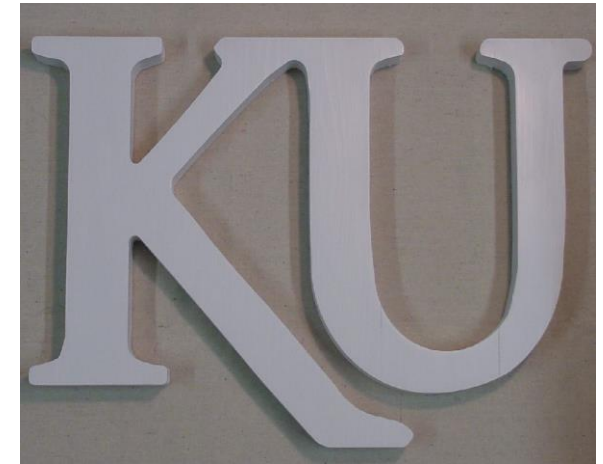

**SIGN BAR JAYHAWK (110)**  
REGULAR W28 X H14 \$140

**ROCK CHALK JAYHAWK (107)**  
REGULAR W22 X H12 \$140

**NAISMITH COURT JAYHAWK (106)**  
REGULAR W20 X H15 \$140

- ✓ KU WALL ART
- ✓ UNIQUE JAYHAWK DESIGNS
- ✓ THREE-DIMENSIONAL RELIEF
- ✓ HAND-CRAFTED, HAND PAINTED
- ✓ CUSTOMIZABLE DESIGNS

OFFICIALLY LICENSED PRODUCTS OF  
THE UNIVERSITY OF KANSAS

**MAN CAVE WALL ART**

**REGULAR/REVERSED JAYHAWK (101)**

SMALL	W15 X H12	\$75
MEDIUM	W21 X H18	\$90
LARGE	W24 X H21	\$120
DOUBLE-SIDED		ADD \$45

**FRAMED JAYHAWK (103)**  
REGULAR W25 X H24 \$140

**WALL MOUNT JAYHAWK (102)**

(DOUBLE-SIDED JAYHAWK)

REGULAR W5 X H24 X L24 \$190

**TAILGATE/YARD SIGN JAYHAWK (104)**

REGULAR W21 X H18, STAKE H40 \$120

**QUARTER ROUND JAYHAWK (105)**

REGULAR W20 X H20 \$140

**ROUND JAYHAWK (108)**

SMALL DIAM 7 \$30

**KU Logo (109A)**

SMALL	W8 X H5	\$15
MEDIUM	W16 X H10	\$30
LARGE	W24 X H15	\$45

**FRAMED KU LOGO (109B)**

SMALL	W8 X H5	\$25
MEDIUM	W16 X H10	\$40
LARGE	W24 X H15	\$55