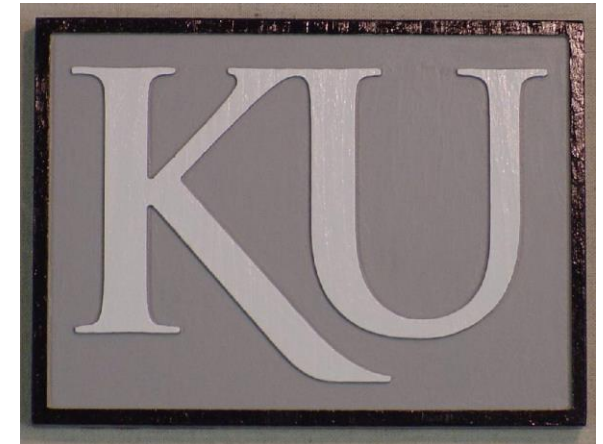

**SIGN BAR JAYHAWK (110)**  
REGULAR W28 X H14 \$140

**ROCK CHALK JAYHAWK (107)**  
REGULAR W22 X H12 \$140

**NAISMITH COURT JAYHAWK (106)**  
REGULAR W20 X H15 \$140

- ✓ KU WALL ART
- ✓ UNIQUE JAYHAWK DESIGNS
- ✓ THREE-DIMENSIONAL RELIEF
- ✓ HAND-CRAFTED, HAND PAINTED
- ✓ CUSTOMIZABLE DESIGNS

OFFICIALLY LICENSED PRODUCTS OF  
THE UNIVERSITY OF KANSAS

**MAN CAVE WALL ART**

**REGULAR/REVERSED JAYHAWK (101)**

SMALL	W15 X H12	\$75
MEDIUM	W21 X H18	\$90
LARGE	W24 X H21	\$120
DOUBLE-SIDED		ADD \$45

**FRAMED JAYHAWK (103)**  
REGULAR W25 X H24 \$140

**WALL MOUNT JAYHAWK (102)**

(DOUBLE-SIDED JAYHAWK)

REGULAR W5 X H24 X L24 \$190

**TAILGATE/YARD SIGN JAYHAWK (104)**

REGULAR W21 X H18, STAKE H40 \$120

**QUARTER ROUND JAYHAWK (105)**

REGULAR W20 X H20 \$140

**ROUND JAYHAWK (108)**

SMALL DIAM 7 \$30

**KU Logo (109A)**

SMALL	W8 X H5	\$15
MEDIUM	W16 X H10	\$30
LARGE	W24 X H15	\$45

**FRAMED KU LOGO (109B)**

SMALL	W8 X H5	\$25
MEDIUM	W16 X H10	\$40
LARGE	W24 X H15	\$55